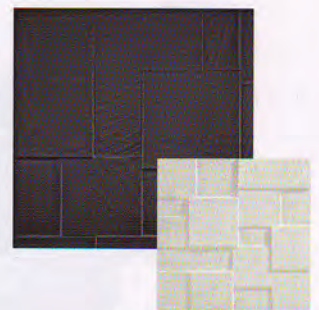

JULIA DEVILLE
'NIGHT'S PLUTONIAN SHORE'
www.juliadeville.com

TWEEZERMAN
ANIMAL PRINT SLANT TWEEZER
www.tweezerman.com

SNOB STUFF
THRONE
www.snobstuff.com

METTROSOURCE
INALCO SPANISH FULL PORCELAIN
TILES IN BLANCO ET NEGRO
www.metro.ca