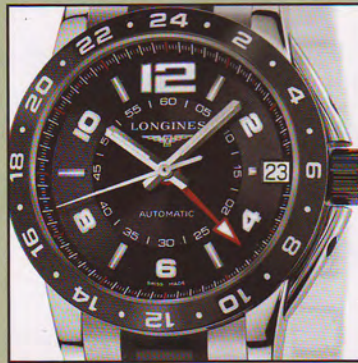

VIE

Life, Leisure & Style

HOME & FASHION