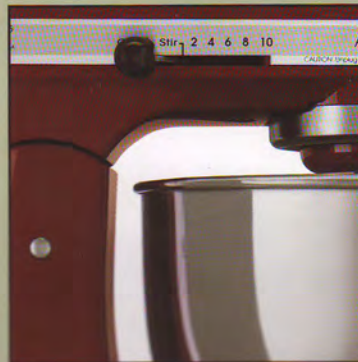

VIE

Life, Leisure & Style

HOME & FASHION

SNOB STUFF
ZEBRA MIRROR
www.snobstuff.com

STUDIO TORD
BOONTJE ICE BRANCH
www.tordboontje.com

SNOB STUFF
MAHOGANY MIRROR
www.snobstuff.com

FINE ART & FURNITURE
ALUMINUM HAND-CRAFTED STOOL / END TABLE
www.fine-art-furniture.com